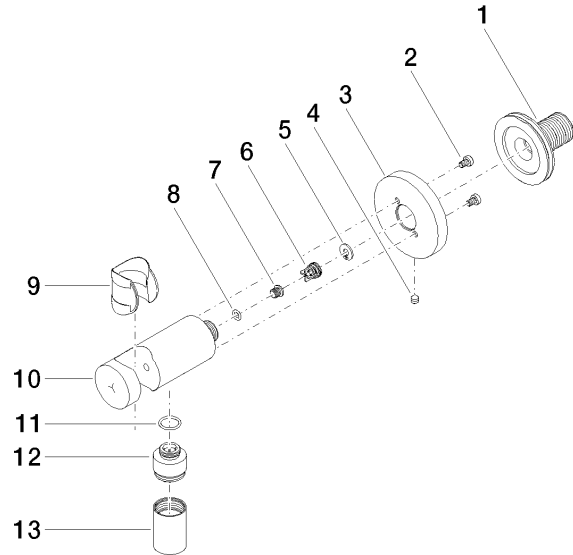

Wall elbow with integrated shower holder - Platinum

TARA

28 490 660

- 3/8" shower outlet
- rosette Ø 60 mm
- 1/2" connection
- WRAS 1912049

Intrinsic protection against back flow.

Fits: TARA, VAIA, META

	Platinum	28 490 660-08
	Chrome	28 490 660-00
	Brushed Platinum	28 490 660-06
	Dark Chrome	28 490 660-19
	Light Gold	28 490 660-26
	Brushed Light Gold	28 490 660-27
	Brushed Durabrass (23kt Gold)	28 490 660-28
	Matte Black	28 490 660-33
	Brushed Bronze	28 490 660-42
	Brushed Champagne (22kt Gold)	28 490 660-46
	Champagne (22kt Gold)	28 490 660-47
	Cyprum	28 490 660-49
	Brushed Chrome	28 490 660-93
	Brushed Dark Platinum	28 490 660-99

35 085 970 90

28 490 660

mm [inches]

Flow rate chart

Certificates

Belgaqua_21-024- WRAS_1912049.
27_7.

28 490 660

Spare parts list

No.	Item Number	Name	Quantity used	Delivery time
1	90 24 03 280 00 90	nipple	1	2
2	09 30 30 037 90	screw	2	2
3	09 27 66 001-08	rosette	1	40
4	09 31 11 112 90	pin	1	60
5	09 16 01 023 90	ring	1	2
6	09 23 01 131 90	back-flow preventer	1	2
7	09 30 30 113 20 90	screw	1	2
8	09 14 10 001 90	seal	1	2
9	09 18 40 216 90	sleeve	1	2
10	09 11 03 124-08	connection	1	40
11	09 14 10 213 90	seal	1	2
12	09 24 03 279-08	nipple	1	40
13	90 21 02 069 00-08	cover	1	40