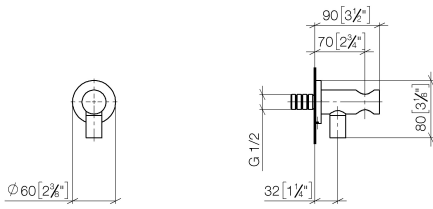

Wall elbow with integrated shower holder - Platinum

TARA

28 490 660

- 3/8" shower outlet
- rosette Ø 60 mm
- 1/2" connection
- WRAS 1912049

Intrinsic protection against back flow.

Fits: TARA, VAIA, META

	Platinum	28 490 660-08
	Chrome	28 490 660-00
	Brushed Platinum	28 490 660-06
	Dark Chrome	28 490 660-19
	Light Gold	28 490 660-26
	Brushed Light Gold	28 490 660-27
	Brushed Durabrass (23kt Gold)	28 490 660-28
	Matte Black	28 490 660-33
	Brushed Bronze	28 490 660-42
	Brushed Champagne (22kt Gold)	28 490 660-46
	Champagne (22kt Gold)	28 490 660-47
	Cyprum	28 490 660-49
	Brushed Chrome	28 490 660-93
	Brushed Dark Platinum	28 490 660-99

Recommended miscellaneous

Concealed wall elbow -

- max. recess depth 163 mm
- min. recess depth 90 mm

35 085 970 90

Recommended miscellaneous

Concealed wall elbow -

- max. recess depth 163 mm
- min. recess depth 90 mm

35 085 970 90

28 490 660

mm [inches]

Flow rate chart

Certificates

Belgaqua_21-024- WRAS_1912049.
27_7.

28 490 660

Spare parts list

No.	Item Number	Name	Quantity used	Delivery time
1	90 24 03 280 00 90	nipple	1	2
2	09 30 30 037 90	screw	2	2
3	09 27 66 001-08	rosette	1	40
4	09 31 11 112 90	pin	1	60
5	09 16 01 023 90	ring	1	2
6	09 23 01 131 90	back-flow preventer	1	2
7	09 30 30 113 20 90	screw	1	2
8	09 14 10 001 90	seal	1	2
9	09 18 40 216 90	sleeve	1	2
10	09 11 03 124-08	connection	1	40
11	09 14 10 213 90	seal	1	2
12	09 24 03 279-08	nipple	1	40
13	90 21 02 069 00-08	cover	1	40